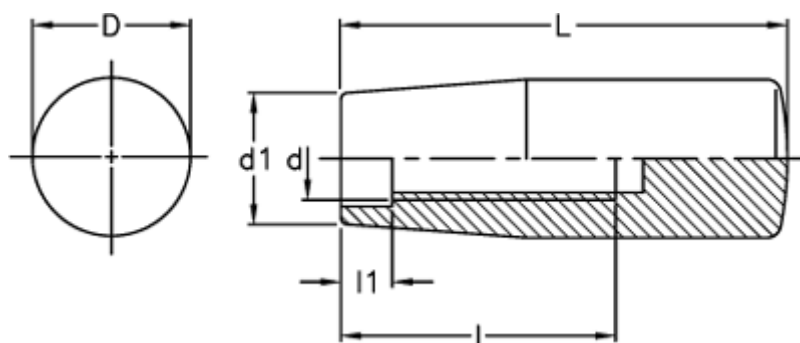

Data Sheet

Article number: 2304021702

Description: E+G Handle
I.280/50-M8

Measures

d = M8

D = 21

d1 = 17

l = 35

L = 50

l1 = 7.5